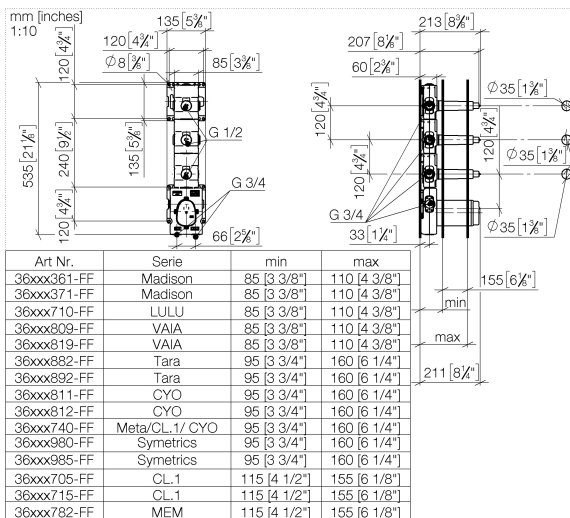

**Recommended miscellaneous**

**xGRID Attachment set for integrating in the dry wall construction -** 12 340 970 90

**Required miscellaneous**

**xGRID Installation track 555 mm -** 12 360 970 90

### Certificates

Belgaqua\_21-031- WRAS\_2011026. ACS\_21 ACC LY 141. DVGW\_DW-27\_6. 6512DN0706.

**xTOOL Concealed thermostat module with 3 valves -**

35 531 970 90

**Spare parts list**

No.	Item Number	Name	Quantity used	Delivery time
1	90 23 01 091 00 90	set	8	2
2	90 23 01 045 00 90	back-flow preventer	2	2
3	04 21 34 077 00 90	nipple	2	2
4	09 14 10 098 90	seal	2	2
5	90 12 12 218 00 90	base	1	2
6	04 31 20 100 00 90	plug	1	2
7	09 14 10 111 90	seal	1	2
8	09 30 30 112 90	screw	4	2
9	04 21 02 174 01 90	cap	1	2
10	04 14 03 073 07 90	gasket kit	1	2
11	04 31 20 006 00 90	plug	3	2
12	09 21 02 173 90	cap	3	2
13	09 14 10 009 90	seal	1	2
14	09 31 20 003 90	plug	5	2
15	04 30 31 054 00 90	fixing set	2	2