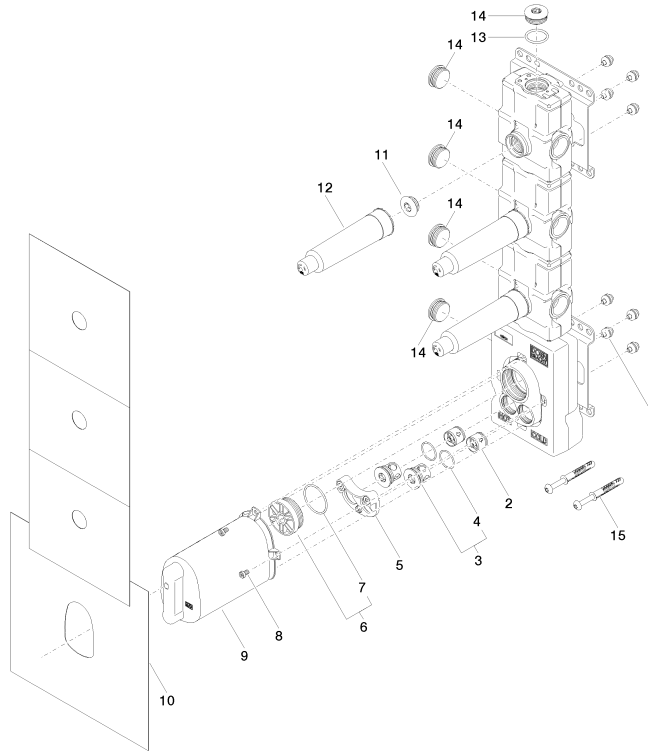

**Recommended miscellaneous**

**xGRID Attachment set for integrating in the dry wall construction -** 12 340 970 90

**Required miscellaneous**

**xGRID Installation track 555 mm -** 12 360 970 90

## xTOOL Concealed thermostat module with 3 valves -

35 531 970 90

### Certificates

Belgaqua\_21-031- WRAS\_2011026. ACS\_21 ACC LY 141. DVGW\_DW-27\_6. 6512DN0706.

**xTOOL Concealed thermostat module with 3 valves -**

35 531 970 90

**Spare parts list**

No.	Item Number	Name	Quantity used	Delivery time
1	90 23 01 091 00 90	set	8	2
2	90 23 01 045 00 90	back-flow preventer	2	2
3	04 21 34 077 00 90	nipple	2	2
4	09 14 10 098 90	seal	2	2
5	90 12 12 218 00 90	base	1	2
6	04 31 20 100 00 90	plug	1	2
7	09 14 10 111 90	seal	1	2
8	09 30 30 112 90	screw	4	2
9	04 21 02 174 01 90	cap	1	2
10	04 14 03 073 07 90	gasket kit	1	2
11	04 31 20 006 00 90	plug	3	2
12	09 21 02 173 90	cap	3	2
13	09 14 10 009 90	seal	1	2
14	09 31 20 003 90	plug	5	2
15	04 30 31 054 00 90	fixing set	2	2